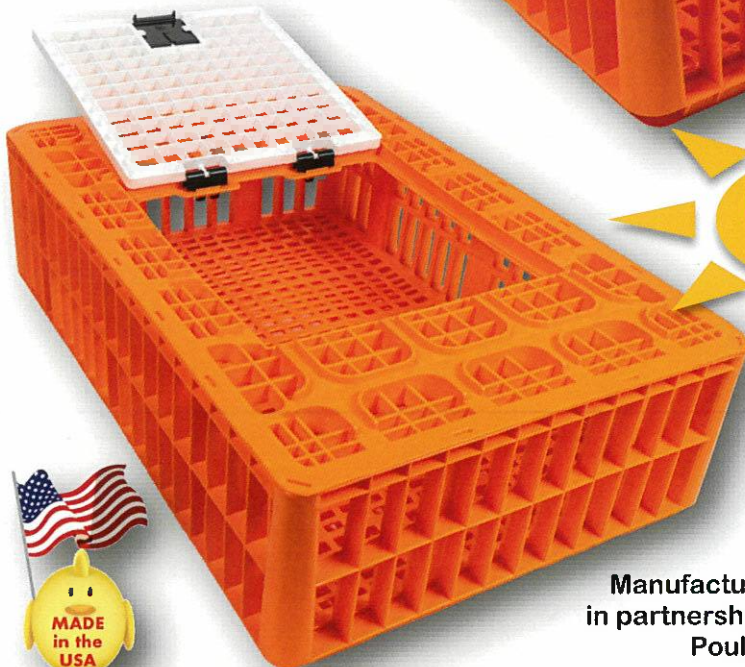

INDIV[®]

PIEDMONT TITAN COOP

The **Piedmont TITAN coop** is now **STRONGER**, more **DURABLE** and **EASY TO USE!**

Piedmont TITAN Coop

- Smooth and round surfaces minimizes bruises and broken wings, preventing injuries during coop handling
- Spring latch keeps birds safely locked in the coop
- The design guarantees maximum ventilation with quicker and easier cleaning
- Interlocking surfaces make stacking loads easier and eliminate shifting during shipping.
- UV stabilizer reduces aging caused by exposure to sunlight
- Finger holds in all four corners for easy handling
- Door opens outward and rests on top surface

Dimensions
35" x 24" x 10"

Top door size:
15" x 15.5"

Standard color:
Bright Orange body w/white top door & black latch & hinges
*Custom colors available with a minimum order requirement.
Call for custom quote.

Spring Latch
secures birds in transit

Smooth grips on all 4 corners

GIORDANO
POULTRY PLAST[®]
purely professional.

Manufactured in the USA
in partnership with Giordano
Poultry Plast

www.indivusa.com / ph: 417-862-2673 / email: usasales@indiv.com