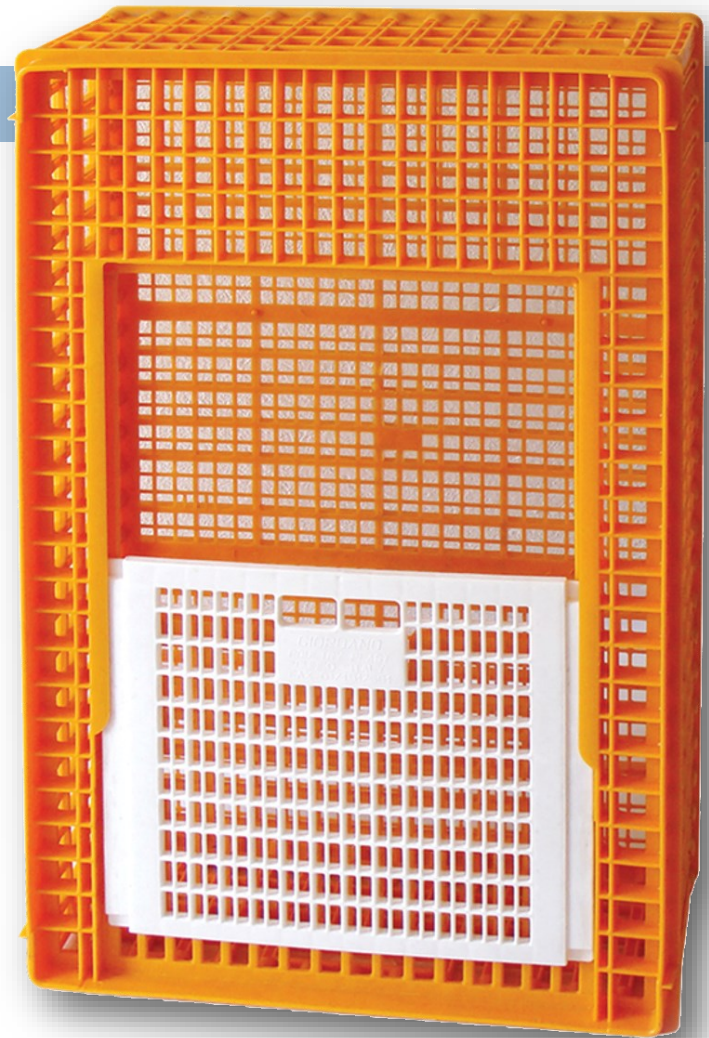

The biggest , most secure and resilient coop for transporting chickens on the market

PIEDMONT

- Smooth and round surfaces minimize bruising and broken wings, preventing injuries during coop handling
- The spring latch keeps birds safely locked in the coop
- The special design guarantees maximum ventilation, with quicker and easier cleaning
- Perfect interlocking reduces danger of load shifting
- UV stabilizer reduces ageing due to solar rays
- Very simple to assemble: push fit-self locking
- No special equipment needed for assembly. Simple pressure assures the complete assembly of the coops
- HD polyethylene UV stabilized (compliant with FDA & EEC)
- Capacity: 18/20 birds (dependent on climate and weight)
- Top sliding door: 14.96" x 16.50" (38 x 42 cm)
- Size: 38" x 23" x 10.6"

GIORDANO POULTRY PLAST®
purely professional.

Manufactured & Distributed by INDIV in partnership with Giordano Poultry Plast

INDIV®

FARM SUPPLY Ph: 860-436-5980 / Email: online@indiv.com

indivfarmsupply.com