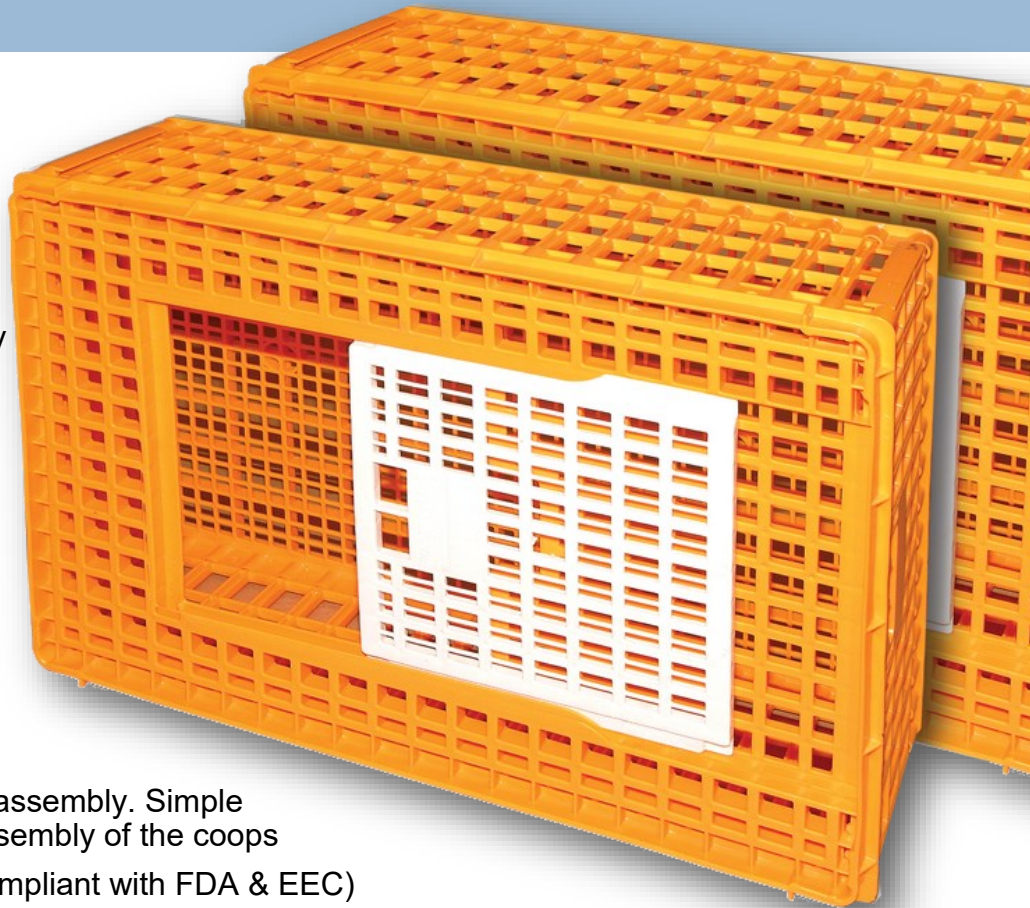

Mini Piedmont Coop

Mini Piedmont transportation coops are **Robust, Resilient and Secure.**

MINI PIEDMONT

- Smooth and round surfaces minimize bruising and broken wings, preventing injuries during coop handling
- The spring latch keeps birds safely locked in the coop
- The special design guarantees maximum ventilation, with quicker and easier cleaning
- Perfect interlocking reduces danger of load shifting
- UV stabilizer reduces ageing due to solar rays
- Very simple to assemble
- Push fit-self locking
- No special equipment needed for assembly. Simple pressure assures the complete assembly of the coops
- HD polyethylene UV stabilized (compliant with FDA & EEC)
- Capacity: 14/16 birds (dependent on climate and weight)
- Top sliding door: 12.50" x 16.50" (32 x 42 cm)
- Size: 30.25" x 22.50" x 11" (77 x 57 x 28 cm)
- Weight: 14.89 lbs (6,750 kg)
- Load bearing: 2.20 lbs (1.000kg)

GIORDANO
POULTRY PLAST®
purely professional.

Manufactured &
Distributed by INDIV
in partnership with
Giordano Poultry Plast

INDIV®

FARM SUPPLY

Ph: 860-436-5980 / Email: online@indiv.com

indivfarmsupply.com